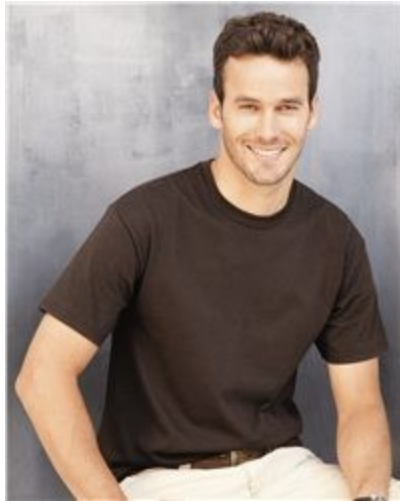

Small logo on the front of the shirt and full size logo on the back of the shirt.

Horse Power Healing Center  
 S.101 W.34628 Hwy LO  
 Eagle, WI 53119  
[www.horsepowerhealingcenter.com](http://www.horsepowerhealingcenter.com)  
 Email: [horsepowerhealingcenter@yahoo.com](mailto:horsepowerhealingcenter@yahoo.com)

## Gildan - Ultra Cotton T-Shirt - 2000

- 6.1 oz., pre-shrunk 100% cotton (Dark Heather, Heather Cardinal, Heather Cinnamon, Heather Forest, Heather Indigo, Heather Navy, Safety Green, Safety Orange are 50/50 cotton/polyester)
- Safety Green and Safety Orange are compliant with ANSI High Visibility Standards
- Double-needle stitched neckline, bottom hem and sleeves
- Quarter turned
- Shoulder-to-shoulder taping
- 7/8" collar